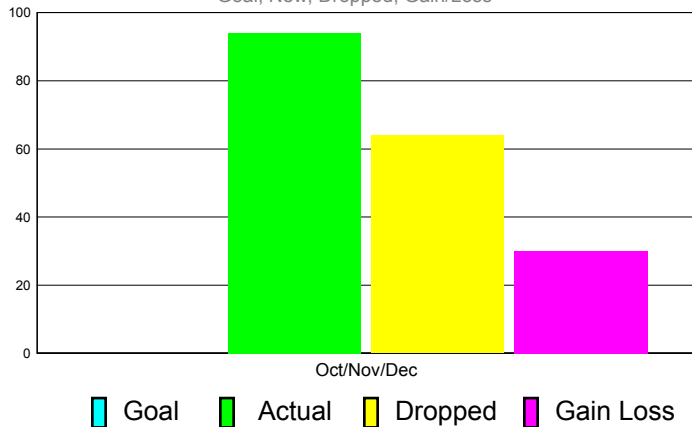

Membership Results 2011-2012

Goal, New, Dropped, Gain/Loss