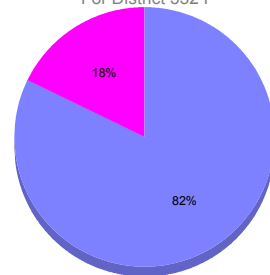

Goal, New, Dropped, Gain/Loss

Comparison of Membership Gain/Loss

Current Year Compared to the Previous Year

Gender Comparison 2010-2011

For District 332 F

Oct/Nov/Dec
■ Male ■ Female